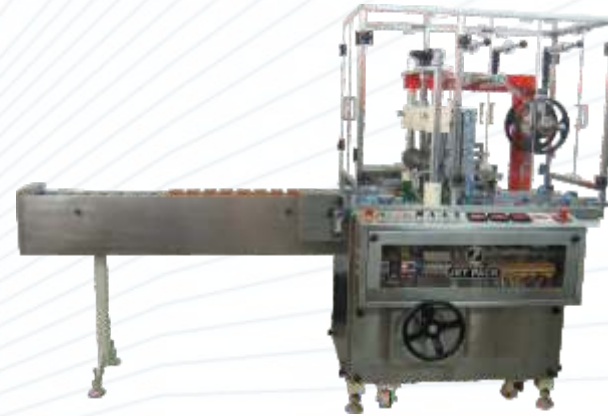

OVER WRAPPING MACHINE

JET-80-OW

JET-80-OW-P

JET-80C-OW

JET-OWR

JET-100C-OW

JET-BOWR

JET-80CE-OW

JET 100-OW-PC

" Product images shown are only for representation purpose. "

JET-COWR

JET-COWR-P

Machine Name	Carton Over Wrapping Machine									
Model No	JET-80-OW	JET-80-OW-P	JET-80C	JET- JET-80CE-OW	JET 80C-OW-PC	JET-100-OW	JET-100-OW-P	JET-100C	JET-100C-OW-P	JET-OWR
Total Power	2 kW, III phase	2 kW, III phase	2 kW, III phase	2 kW, III phase	2.5 kW, III phase	2.5 kW, III phase	2.5 kW, III phase	2.5 kW	2.5 kW	2.25 kW, III phase
Speed	Up To 30 pack /min. Depending on the cartons	Up To 30 pack /min. Depending on the cartons	Up To 30 pack /min. Depending on the cartons	Up To 75 pack /min. Depending on the cartons	Up To 30 pack /min. Depending on the cartons	Up To 100 pack /min. Depending on the cartons	Up To 100 pack /min. Depending on the cartons	Up To 120 pack /min. Depending on the cartons	Up To 120 pack /min. Depending on the	Up To 40 pack /min. Depending on the cartons
Products	Small size Carton	Small size Carton	Small to Medium size Carton	Small Size Cartons, Eraser & Sharpener	Medium Size carton , Playing Card Carton	Small, medium & Large size carton	Small, medium & Large size Pharmaceutical Carton	Small, medium & Large size Carton	Small, medium & Large size Pharmaceutical Carton	Small, medium & Large size Carton

Machine Name	Automatic Collating & Over wrapping		Automatic Bundling & over Wrapping Machine	
Model No	JET-COWR	JET-COWR-P	JET-BOWR	JET-BOWR-P
Total Power	3 kW, III phase	3 kW, III phase	3 kW, III phase	3 kW, III phase
Speed	Up To 20 pack /min. Depending on the cartons/Soaps	Up To 20 pack /min. Depending on the cartons/Soaps	Up To 10-15 pack /min. Depending on the cartons	Up To 10-15 pack /min. Depending on the cartons
Products	Carton/ Soaps	Carton/ Soaps	Carton/ Soaps	Carton/ Soaps