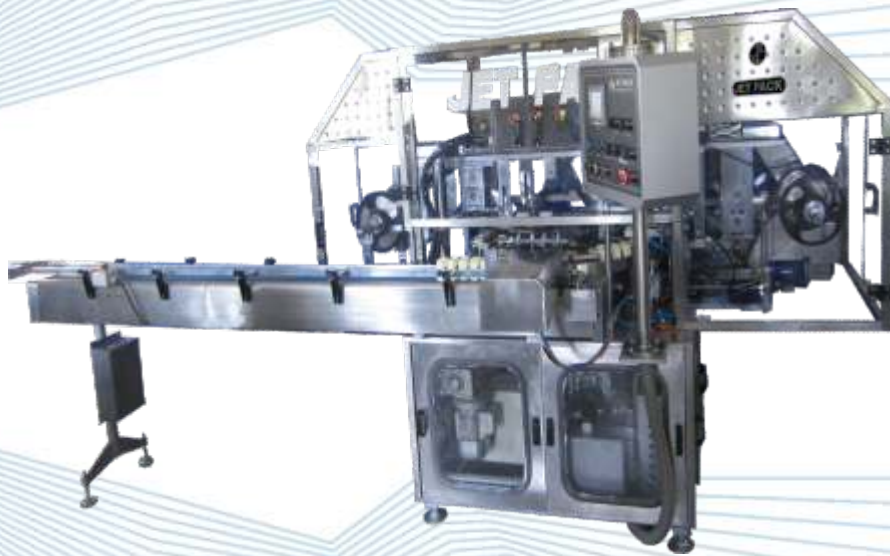

# FOIL SEALING MACHINE

**JET-FOL-01-PH**

**JET-FOL-TRAY**

**JET-FOL-01**

**JET-FOL-04**

" Product images shown are only for representation purpose. "

Machine Name	Automatic Foil Sealing Machine	Automatic Foil Sealing Machine-Pharmaceutical	Automatic Foil Sealing Machine Automatic Foil Sealing Machine	Automatic Foil Sealing Machine Automatic Foil Sealing Machine	Automatic Mini Foil Sealing Machine	Automatic 4 Head Foil Sealing Machine
Model No	JET-FOL-01	JET-FOL-01-PH	JET-FOL-SP	JET-FOL-Mini	JET-FOL-04	JET-FOL-TRAY
Total Power	1.75 kW	1.75 kW	1.75 kW	2.5 Kw	5 Kw	2.5 Kw
Speed	Upto 60 Bottles per Minute ( depending on the size of the bottles)	Upto 60 Bottles per Minute ( depending on the size of the bottles)	Upto 60 Bottles per Minute ( depending on the size of the bottles)	Upto 60 Bottles per Minute ( depending on the size of the bottles)	50-60 Bottles per Minute ( depending on the size of the bottles)	12-15 Tray per minute depending on the size of the tray
Products	Neutraceutical Bottle, Chocolate Powder Bottle, milk powder Bottle, Pickle Bottles, Cosmetic Bottles, Lip Balm Bottles, Yogurt Bottles, mayonnaise Bottle, Jelly Containers, Jam Bottles, Juice Bottles, coffee powder jars, Ghee Bottles, syrup Bottles, honey Bottles.					Chocolate tray, Cosmetic kit, Medical kit, Biscuit, Gift Pack